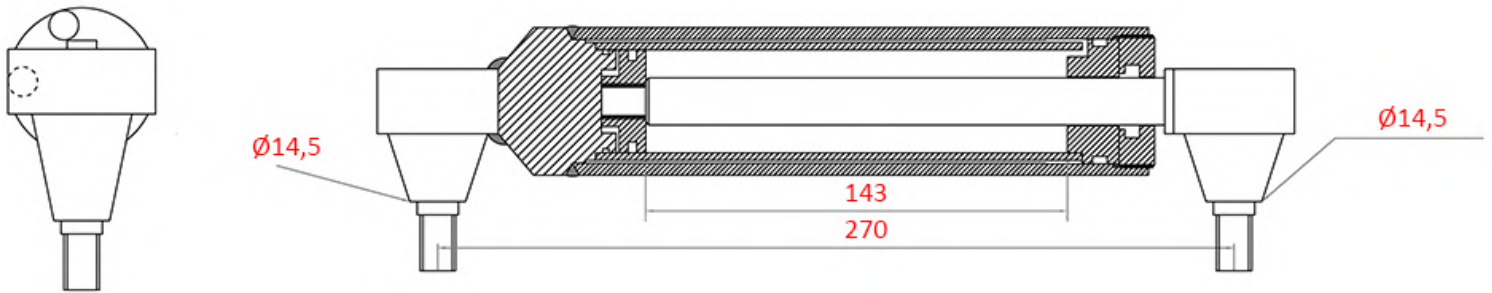

13061

[mm]

**Volanski cilindar ustreza modelu / The steering cylinder fits the model:**

MF; 20, 20D, 20E, 35, 135, 231, 240, 250, 550.

**OEM:**

3401241M91, 0011404U91, 168009M92, 183179M91, 185380M92,  
192749M92